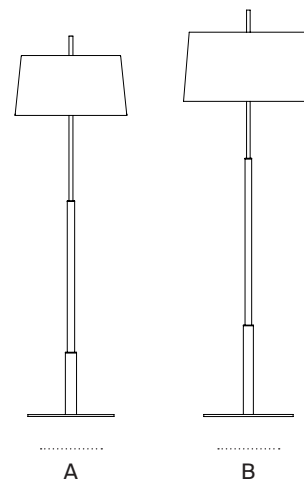

## Diana

Federico Correa, Alfonso Milá, Miguel Milá. 1991  
Floor lamps

Lampshade:

Metal structure:

Diana

Diana Mayor

Famous architect duo, Federico Correa and Alfonso Milá, once again enlisted the help of Alfonso's younger brother-designer Miguel Milá for this project. They were commissioned to design the lighting in the new office of Barcelona Mayor Pasqual Maragall, who oversaw the city's successful bid for the 1992 Olympics. The administrative office would also be frequented by a large body of the international political community and was in urgent need of a revamp that would showcase the high standard of Barcelona design on the world stage. Santa & Cole produced the original lamps, and in 1995 the company embarked on limited production of this series of lamps, named after the mayor's wife.

### General description:

Metal structure with shiny gold or satin nickel finish.

(A) Diana: white linen lampshade with translucent white parchment upper diffuser or black linen lampshade with stone parchment upper diffuser.

(B) Diana mayor: white or black linen lampshade no upper diffuser.

\*Upper diffuser for energy saving bulbs only.

Electric cable length:

(A) Diana: 3 m / 117"

(B) Diana Mayor: 2,5 m / 97.5"