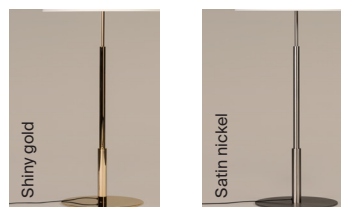

## Diana

Federico Correa, Alfonso Milá, Miguel Milá. 1991  
Floor lamps

Lampshade:

Metal structure:

Diana

Diana Mayor

Famous architect duo, Federico Correa and Alfonso Milá, once again enlisted the help of Alfonso's younger brother-designer Miguel Milá for this project. They were commissioned to design the lighting in the new office of Barcelona Mayor Pasqual Maragall, who oversaw the city's successful bid for the 1992 Olympics. The administrative office would also be frequented by a large body of the international political community and was in urgent need of a revamp that would showcase the high standard of Barcelona design on the world stage. Santa & Cole produced the original lamps, and in 1995 the company embarked on limited production of this series of lamps, named after the mayor's wife.

The Diana lamp is slender, sturdy and well-defined, retain the grace and definition that characterises the whole family. The Diana effortlessly combines a classic air with a modern design, both at home and at the office.

### General description:

Metal structure with shiny gold or satin nickel finish.

(A) Diana: white linen lampshade with translucent white parchment upper diffuser or black linen lampshade with stone parchment upper diffuser.