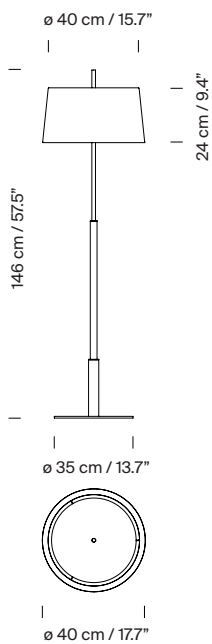

Diana

Federico Correa, Alfonso Milá, Miguel Milá. 1991
Floor lamps

Regulations:

European version
UNE-EN 60598
UNE-EN 55015
UNE-EN 60529

American version
Dry location only
UL-153
E-352592

Maintenance:

Clean with a smooth cloth. Do not use ammonia, solvents or abrasive cleaning products.

Others:

The lamp is delivered in different packages.
The assembly instructions are delivered with the product.

Model A: Diana